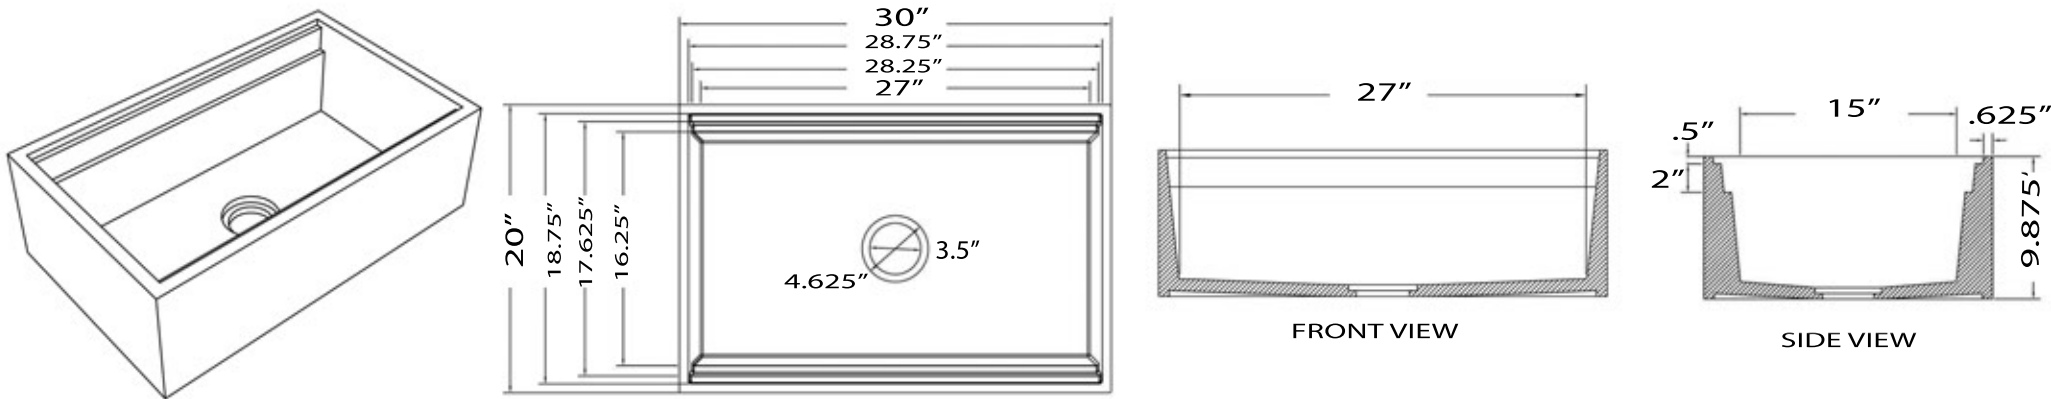

Glacierstone Collection

Apron-Front Prep Station Kitchen Sink

MODEL:
NS-PS-3020W

Overall Dimensions	Interior Bowl	Interior Ledge Dimensions	Bowl Depth	Drain Opening
30" x 20" x 9.875"	27" x 15" (basin)	28.75" x 18.75" 28.25" x 17.625"	9"	3.5" (standard)