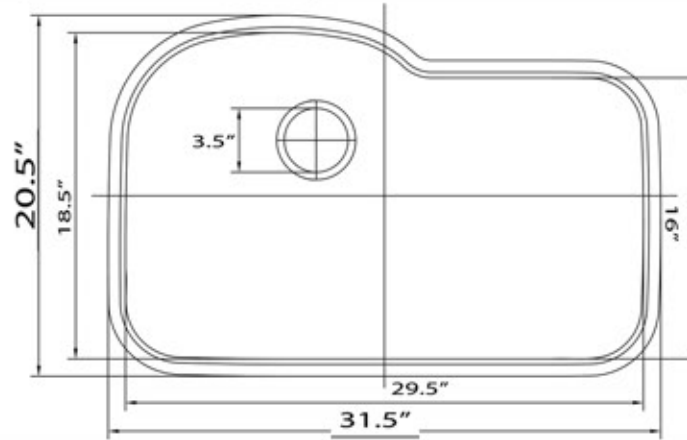

## Premium Undermount Stainless Steel Kitchen Sink

MODEL:  
**MOBYXL-18**

Overall Dimensions	Interior Bowl	Bowl Depth/Height	Drain Size	Bottom Grid/s
31.5" X 20.5"	29.5" X 18.5" Left 29.5" X 16" Right	9"	3.5"	Included