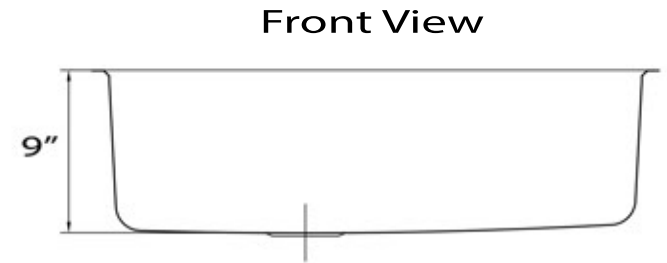

## Premium Undermount Stainless Steel Kitchen Sink

MODEL:  
**MOBYXL-18**

Overall Dimensions	Interior Bowl	Bowl Depth/Height	Drain Size	Bottom Grid/s
31.5" X 20.5"	29.5" X 18.5" Left 29.5" X 16" Right	9"	3.5"	Included