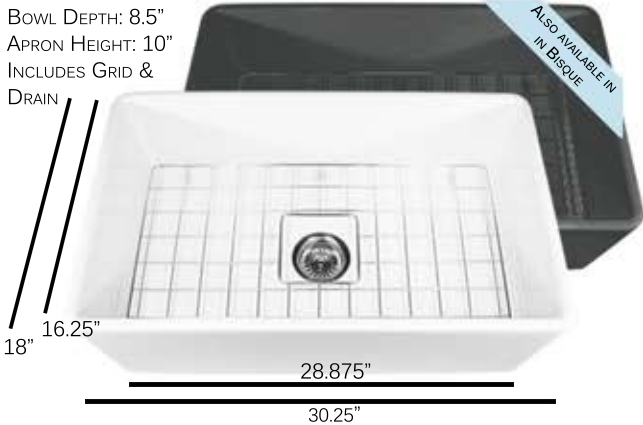

FS302010-WF

BOWL DEPTH: 10,"
APRON HEIGHT: 10.25"

APRON2420-SR-16

BOWL DEPTH: 10"
APRON HEIGHT: 9"
GRID: BG-SR2318

FS-302010-HLA-IE

BOWL DEPTH: 9.75"
APRON HEIGHT: 10"

APRON302010SR-16

BOWL DEPTH: 10"
APRON HEIGHT: 9"
GRID: BGAPRON30

OFFSET DRAIN

FCFS30B

BOWL DEPTH: 8.625"
APRON HEIGHT: 10"

OFFSET DRAIN

T-FCFS30 & T-FCFS30G

BOWL DEPTH: 8.5"
APRON HEIGHT: 10"
INCLUDES GRID & DRAIN

ALSO AVAILABLE IN BISQUE

CAPE COLLECTION

MADE IN ITALY

CHATHAM-30

30" x 18" x 9.75"

NEW CHATHAM-24

24" x 18" x 9.75"

CHATHAM-39-DBL

39.5" x 18" x 9.75"

NEW HYANNIS-24

24" x 18" x 9.75"

HYANNIS-30

30" x 18" x 9.75"

HYANNIS-39-DBL

39.5" x 18" x 9.75"

FIRECLAY SINKS HAVE NOMINAL DIMENSIONS. ACTUAL DIMENSIONS MAY VARY BY UP TO .25" AND REQUIRE CUSTOM CABINETS

T-FCFS20

BOWL DEPTH: 8.5"
APRON HEIGHT: 10"
INCLUDES GRID & DRAIN