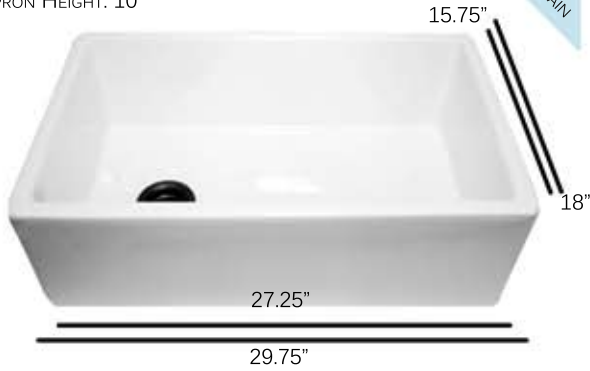

FS302010-WF

BOWL DEPTH: 10,"
APRON HEIGHT: 10.25"

APRON2420-SR-16

BOWL DEPTH: 10"
APRON HEIGHT: 9"
GRID: BG-SR2318

FS-302010-HLA-IE

BOWL DEPTH: 9.75"
APRON HEIGHT: 10"

APRON302010SR-16

BOWL DEPTH: 10"
APRON HEIGHT: 9"
GRID: BGAPRON30

FS302010-PC

BOWL DEPTH: 10,"
APRON HEIGHT: 10.25"

APRON332010-16

BOWL DEPTH: 10"
APRON HEIGHT: 9"
GRID: BGAPRON

Nantucket SINKS

FARM SINK COLLECTION

FCFS30

BOWL DEPTH: 8.625"
APRON HEIGHT: 10"

OFFSET DRAIN

FCFS30B

BOWL DEPTH: 8.625"
APRON HEIGHT: 10"

OFFSET DRAIN

T-FCFS30 & T-FCFS30G

BOWL DEPTH: 8.5"
APRON HEIGHT: 10"
INCLUDES GRID & DRAIN

ALSO AVAILABLE IN BISQUE

CAPE COLLECTION

MADE IN ITALY

CHATHAM-30

30" x 18" x 9.75"

NEW CHATHAM-24

24" x 18" x 9.75"

CHATHAM-39-DBL

39.5" x 18" x 9.75"

NEW HYANNIS-24