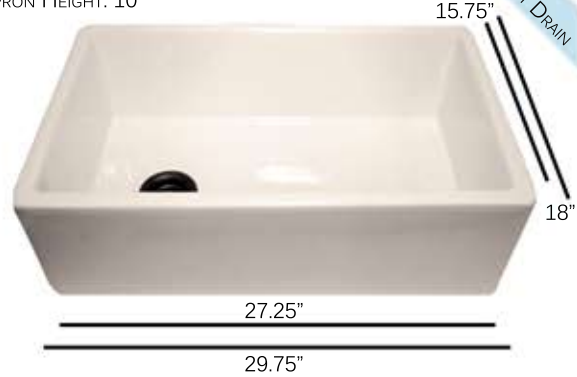

FS302010-WF

BOWL DEPTH: 10,"
APRON HEIGHT: 10.25"

APRON2420-SR-16

BOWL DEPTH: 10"
APRON HEIGHT: 9"
GRID: BG-SR2318

FS-302010-HLA-IE

BOWL DEPTH: 9.75"
APRON HEIGHT: 10"

APRON302010SR-16

BOWL DEPTH: 10"
APRON HEIGHT: 9"
GRID: BGAPRON30

FS302010-PC

BOWL DEPTH: 10,"
APRON HEIGHT: 10.25"

APRON332010-16

BOWL DEPTH: 10"
APRON HEIGHT: 9"
GRID: BGAPRON

Nantucket SINKS

FARM SINK COLLECTION

FCFS30

BOWL DEPTH: 8.625"
APRON HEIGHT: 10"

OFFSET DRAIN

FCFS30B

BOWL DEPTH: 8.625"
APRON HEIGHT: 10"

OFFSET DRAIN

T-FCFS30 & T-FCFS30G

BOWL DEPTH: 8.5"
APRON HEIGHT: 10"
INCLUDES GRID & DRAIN

ALSO AVAILABLE IN BISQUE

CAPE COLLECTION

MADE IN ITALY

CHATHAM-30

30" x 18" x 9.75"

NEW CHATHAM-24

24" x 18" x 9.75"

CHATHAM-39-DBL

39.5" x 18" x 9.75"

NEW HYANNIS-24