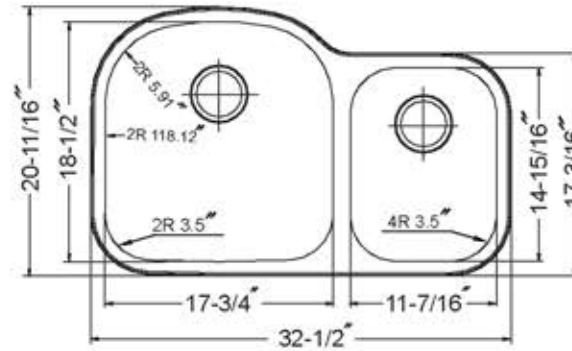

# Stainless Steel Premium Undermount Kitchen Sink

MODEL:  
**NS7030-16**

TOP VIEW

FRONT VIEW

Overall Dimensions	Large Bowl	Small Bowl	Bottom Grid/s	Reverse Model
$32.5" \times 20.6875"$	$17.75" \times 18.5"$	$11.4375" \times 14.9375"$	BG7030L, BG7030S	NS7030-R-16
$32.5" \times 17.1875"$				small bowl on left

## FEATURES

- Premium 304, 16 gauge Stainless Steel Kitchen Sink
- Large Bowl Depth 9", Small Bowl 7"
- Brushed Satin Finish
- Limited Lifetime Manufactures Warranty
- Insulated to Reduce Condensation
- Rubber Padding is Applied for Noise Reduction