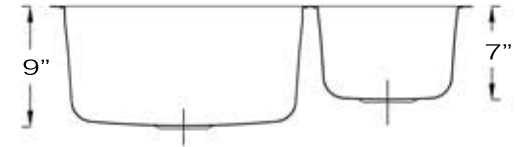

# Stainless Steel Premium Undermount Kitchen Sink

MODEL:  
**NS7030-16**

TOP VIEW

FRONT VIEW

Overall Dimensions	Large Bowl	Small Bowl	Bottom Grid/s	Reverse Model
$32.5" \times 20.6875"$	$17.75" \times 18.5"$	$11.4375" \times 14.9375"$	BG7030L, BG7030S	NS7030-R-16
$32.5" \times 17.1875"$				small bowl on left

## FEATURES

- Premium 304, 16 gauge Stainless Steel Kitchen Sink
- Large Bowl Depth 9", Small Bowl 7"
- Brushed Satin Finish
- Limited Lifetime Manufactures Warranty
- Insulated to Reduce Condensation
- Rubber Padding is Applied for Noise Reduction