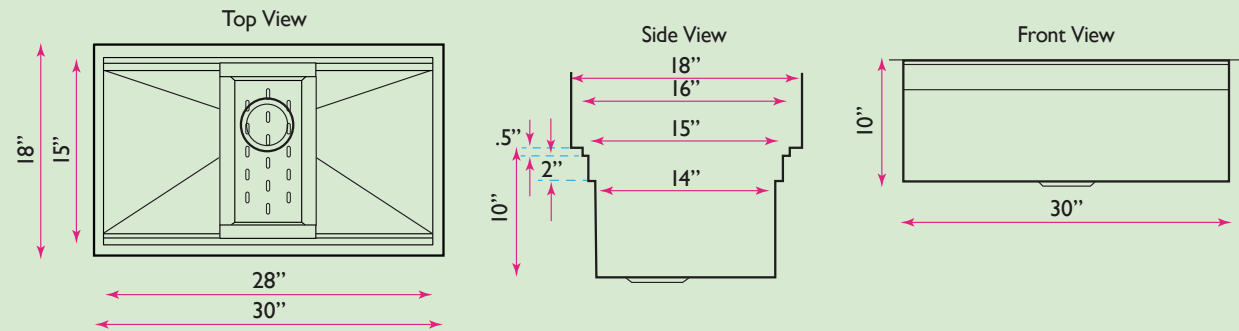

Pro Series Collection

30 Inch Large Prep Station Single Bowl Undermount
Stainless Steel Kitchen Sink

model:

ZR-PS-3018-16

Nantucket

S I N K S

www.NantucketSinksUSA.com
info@nantucketsinksusa.com

SPECS

OVERALL DIMENSIONS	INTERIOR BOWL	INTERIOR LEDGE DIMENSIONS	BOWL DEPTH	BOTTOM GRID
30" x 18"	28" x 14"	28" x 16"; 28" x 15"	10"	Included

FEATURES:

- Premium 304, 16 gauge stainless steel kitchen sink
- Colander drain and grid included (Lux accessory pkg.)
- Cutting board included, fits 16" ledge
- Colander (fits 15" ledge)
- Brushed satin finish
- Limited lifetime manufacturer's warranty
- Insulated to reduce condensation
- Rubber padding is applied for noise reduction
- Professional installation recommended