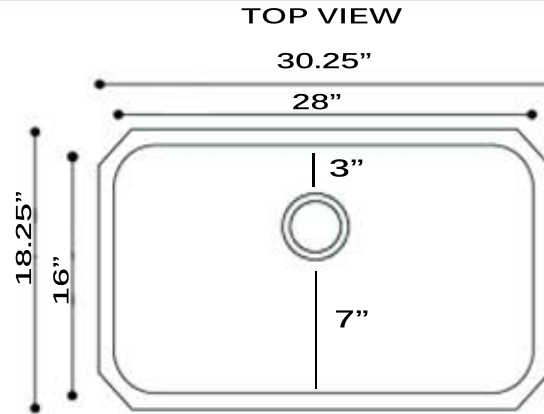

Sconset Collection
Premium Stainless Steel
Undermount Kitchen Sink

MODEL:
NS43-9-16

Overall Dimensions	Large Bowl	Small Bowl	Bottom Grid/s	Reverse Model
30.25 X 18.25"	28" X 16"	NA	BG43	NA

FEATURES

- Premium 304, 16 gauge Stainless Steel Kitchen Sink
- 9" Bowl Depth
- Brushed Satin Finish
- Limited Lifetime Manufacturers Warranty
- Insulated to Reduce Condensation
- Rubber Padding is Applied for Noise Reduction